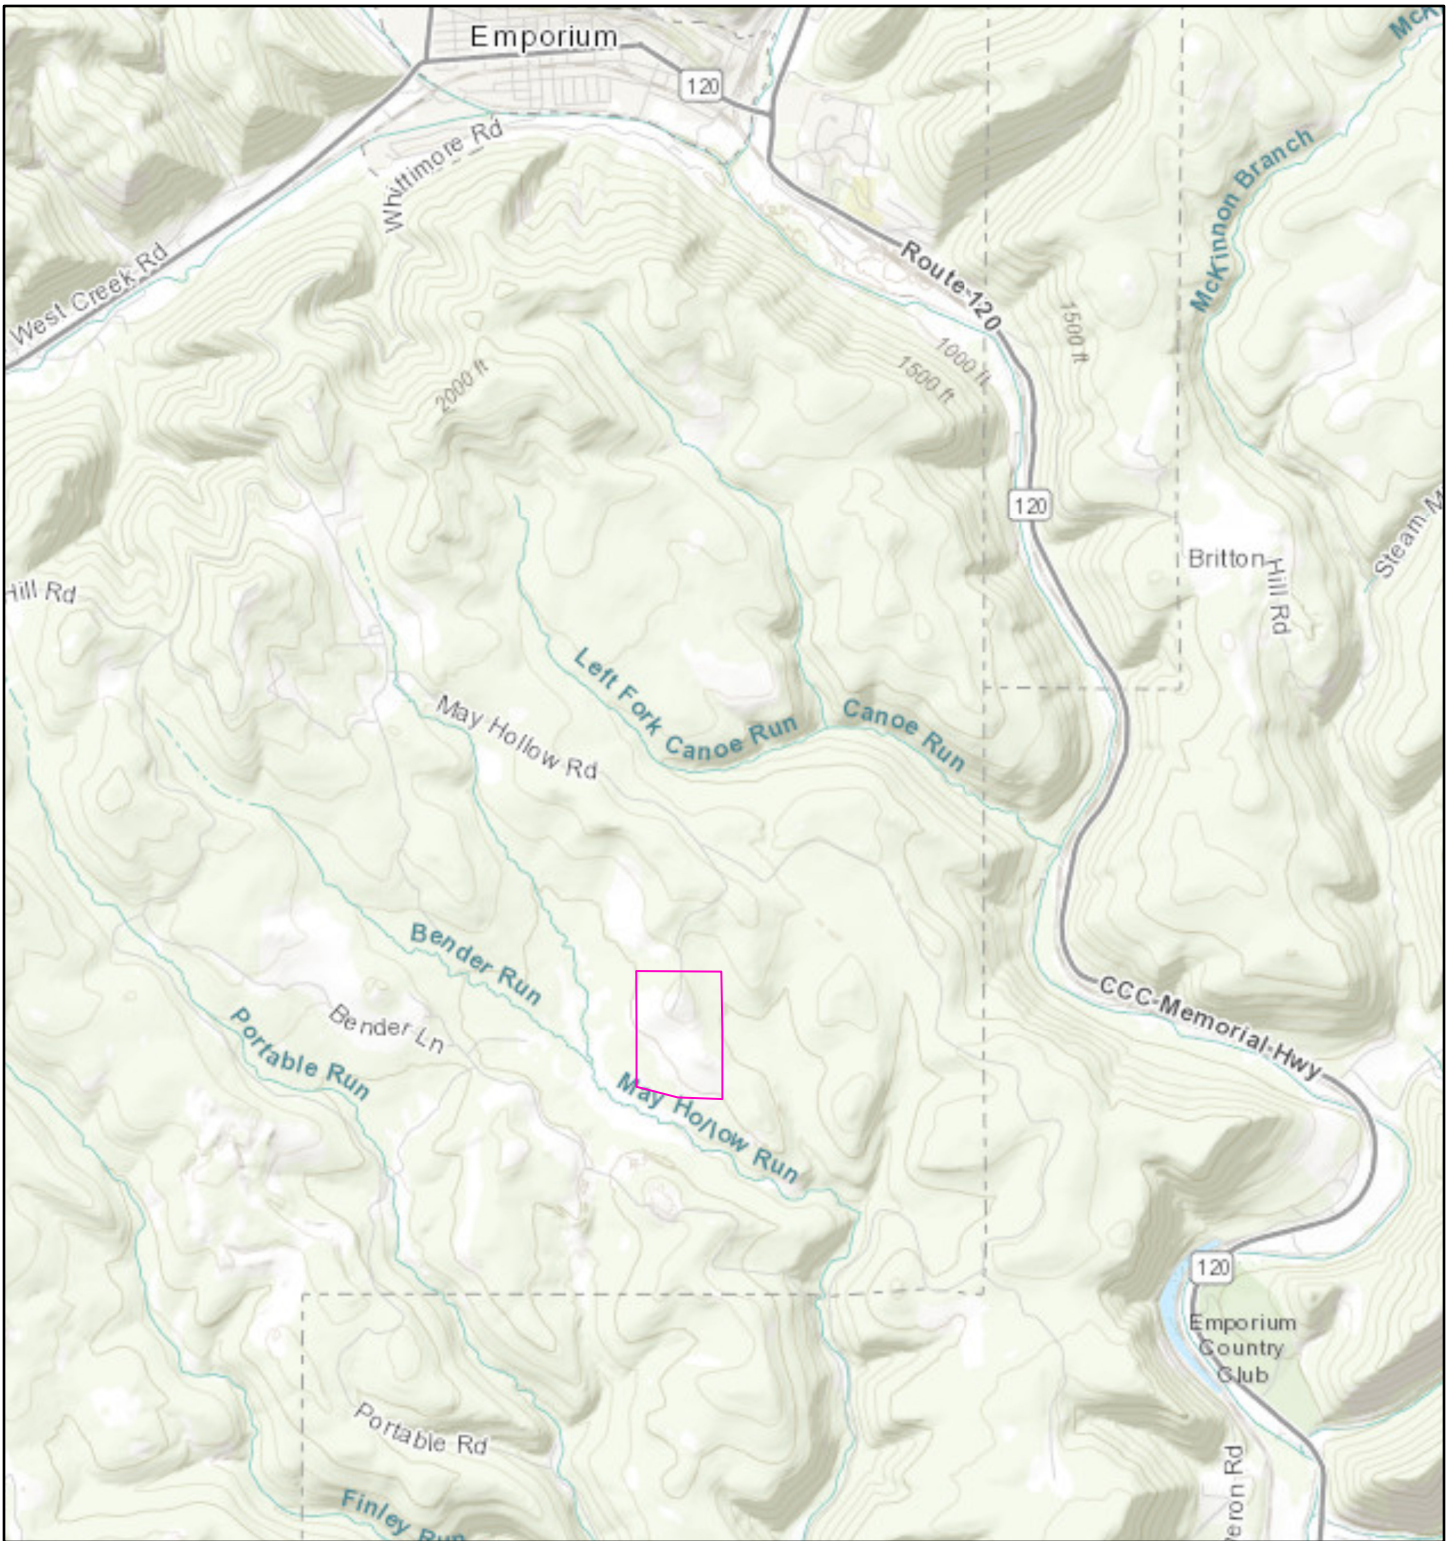

Location of Cameron County Dark Sky Park

5/15/2024

1:63,360